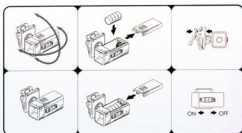

Mini illuminate

Special universal coupling

can adjust the ray to any directions

LED mini-light

- for glasses for both temples
- for hat
- for book
- for bicycle
- for fishing
- for fixing

LED mini-light , is available for clamping the temple of glasses (for both temples) and hat and bicycle for illumination, also can be clamped on book or magazine for reading lamp. Patent: [USA,Taiwan,China](#)

Clip-On Anywhere You Need Extra Light. (cloth,bag,hat,glasses.....etc)

- Special universal coupling can adjust the ray to any directions.
- Weight is only 9.0 grams Includes batteries.
- Includes 4 pcs of LR41 batteries that provide a typical batteries life of 30-60 days based on intermittent usage. 6-12 hours based on continuous usage.
- The most brilliant distance: 15 -70 cm, the farthest distance: 200 cm.
- Product dimension: 14mm x 15mm x 36mm
- Standard color: Black color. (minimum 10,000 pieces for all other colors)